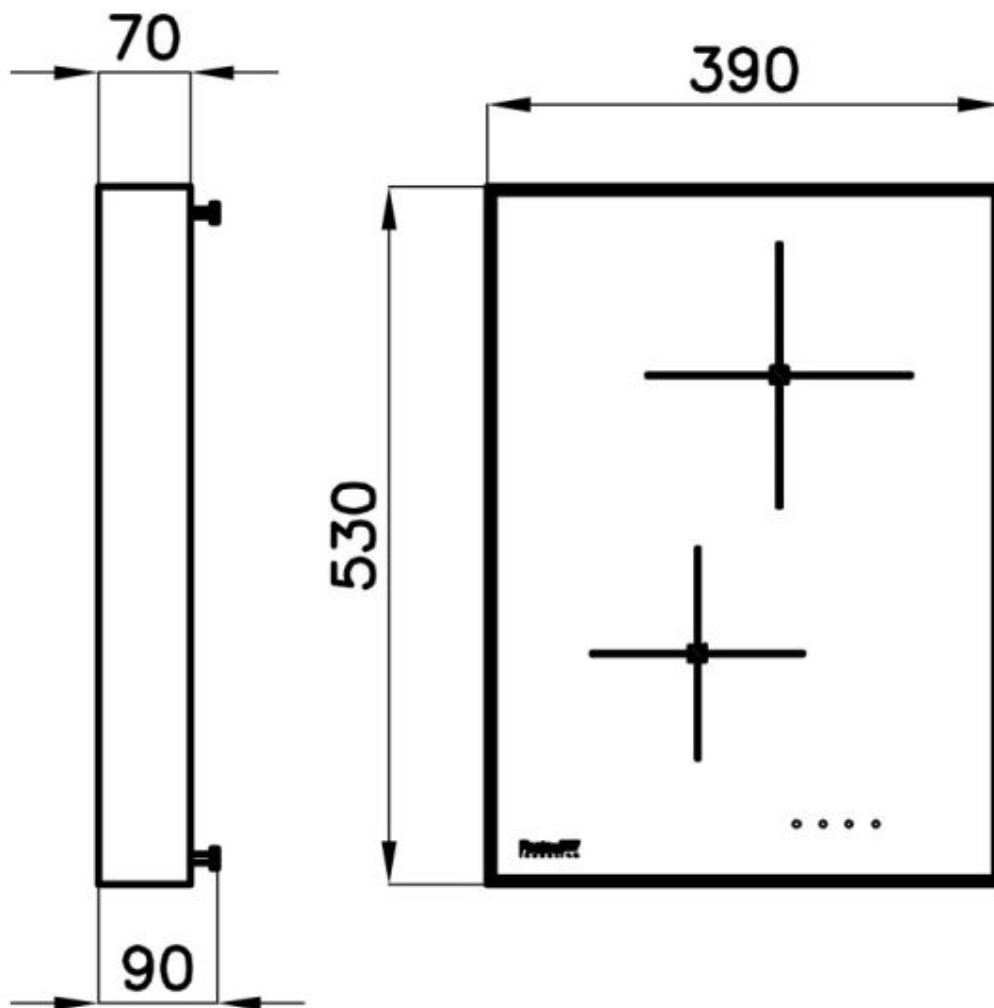

End-of-cooking programming

All operations are programmed by means of the touch-control on the glass itself. Each cooking plate is capable of independent programming, and thus the possibility to set different cooking times.

Smart fan system

Correct ventilation is essential for the induction hob to function in the best possible way. The Foster system automatically regulates the amount of ventilation to suit the temperatures reached.

TECHNICAL DATA